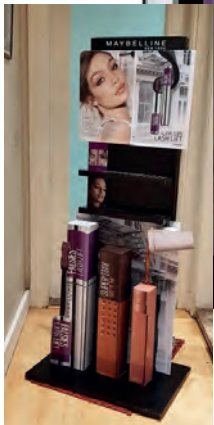

©2022 Cartobox. All Copyrights Reserved .

Real Photo

www.cartobox.net